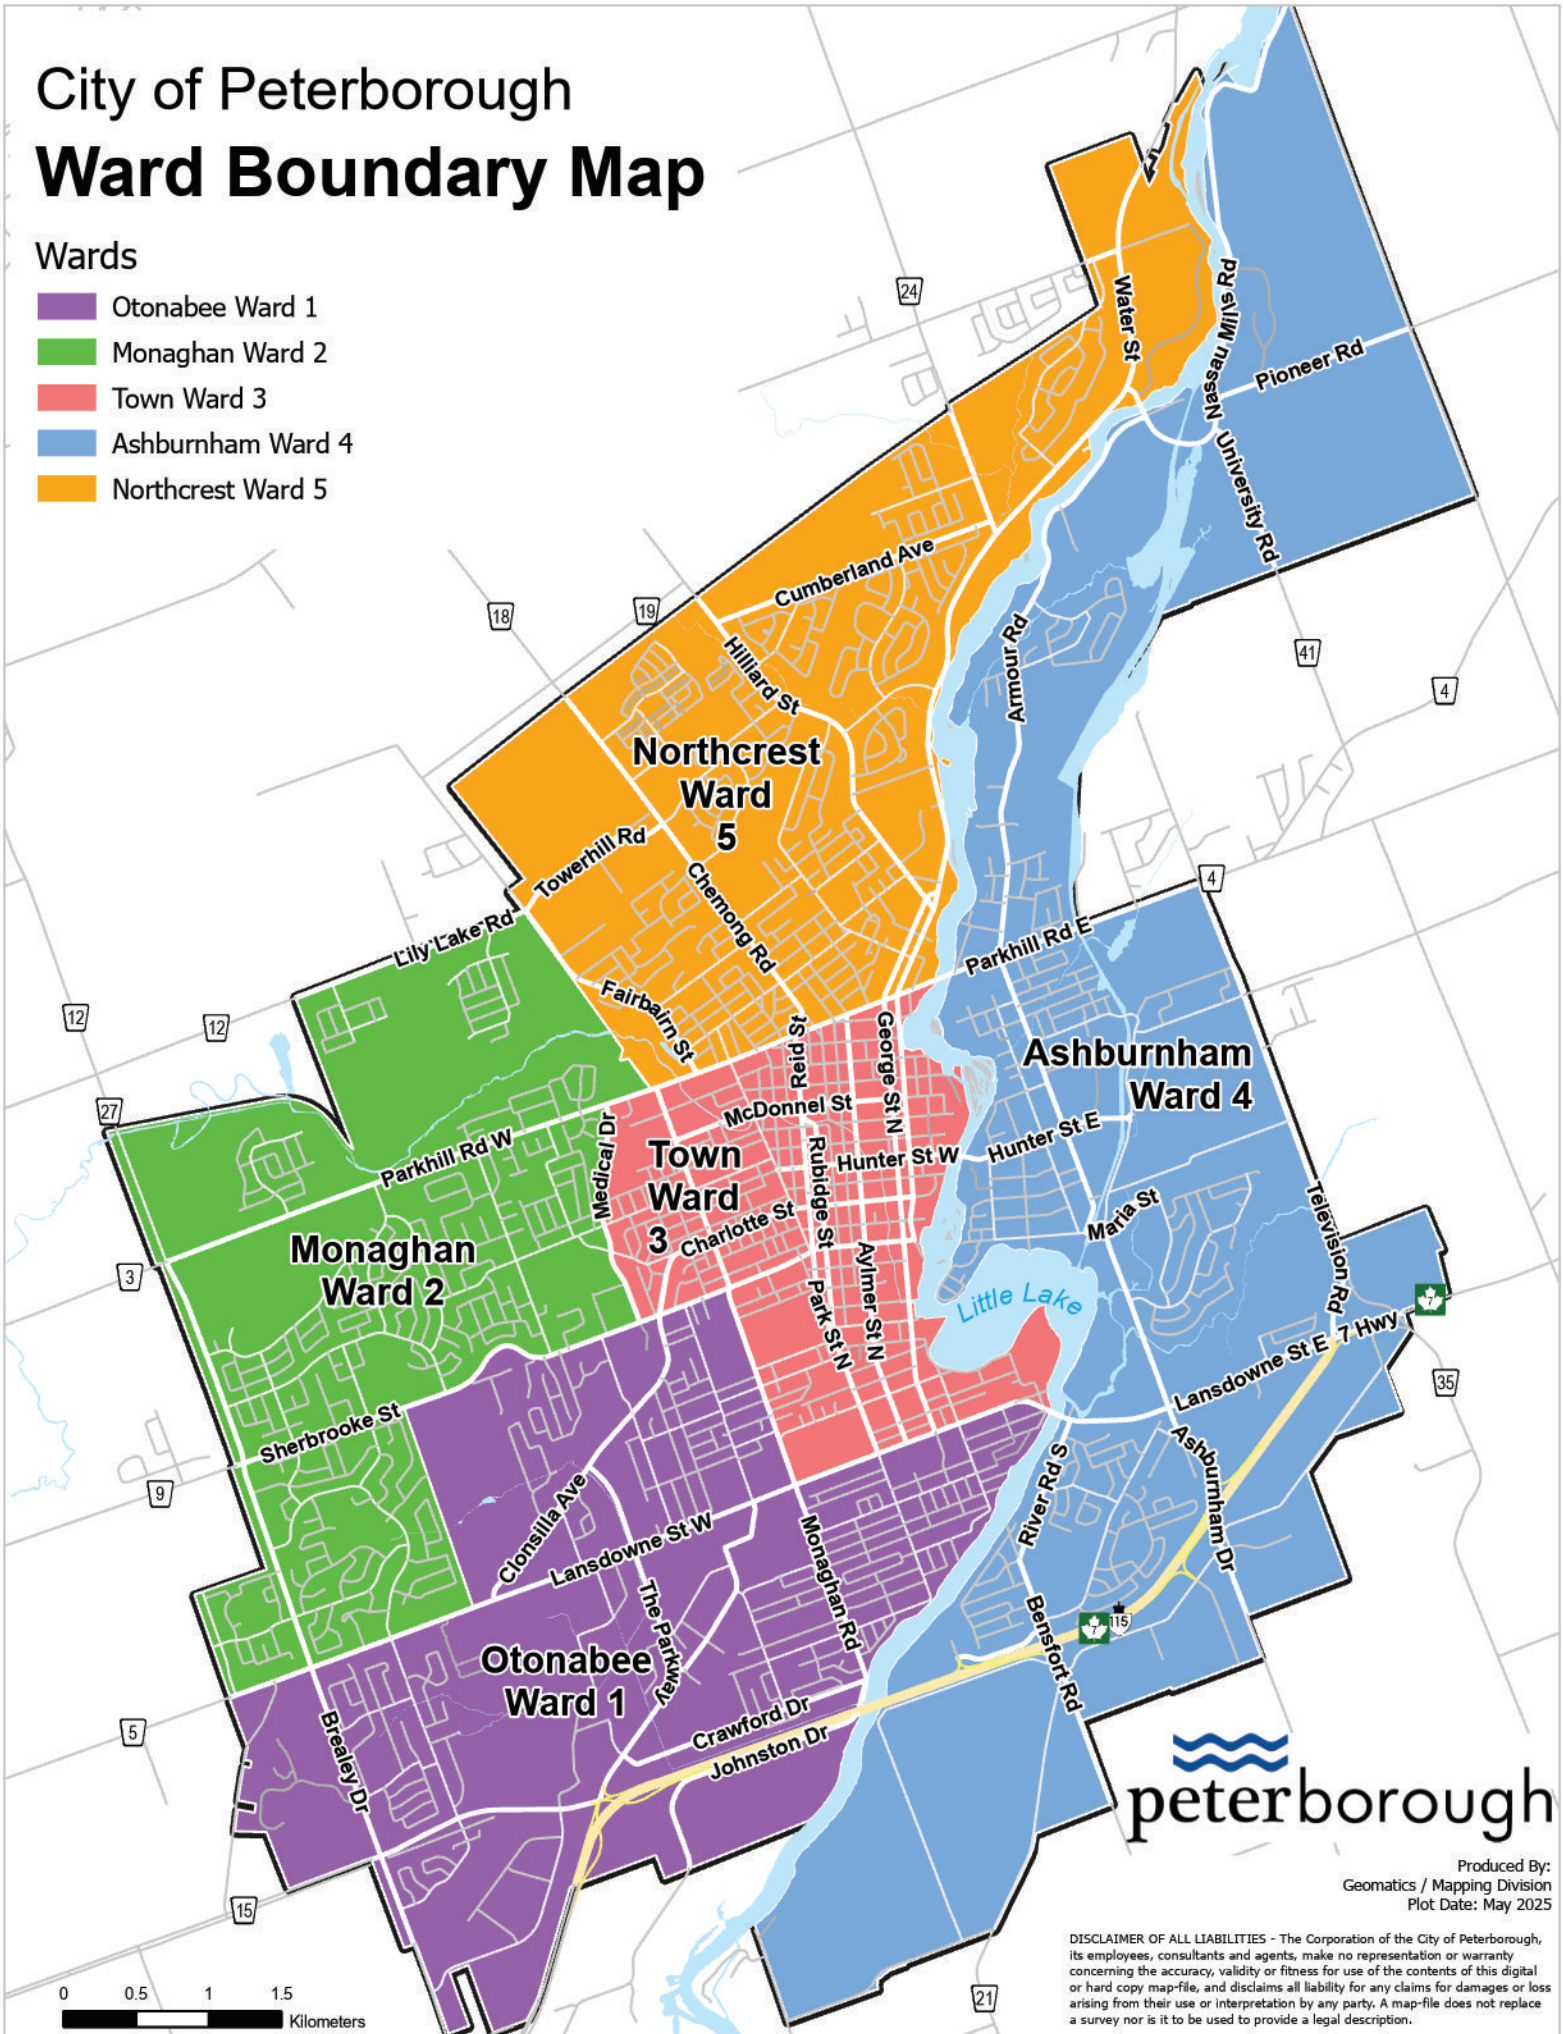

# City of Peterborough Ward Boundary Map

## Wards

- Otonabee Ward 1
- Monaghan Ward 2
- Town Ward 3
- Ashburnham Ward 4
- Northcrest Ward 5

  
 Produced By:  
 Geomatics / Mapping Division  
 Plot Date: May 2025  
DISCLAIMER OF ALL LIABILITIES - The Corporation of the City of Peterborough, its employees, consultants and agents, make no representation or warranty concerning the accuracy, validity or fitness for use of the contents of this digital or hard copy map-file, and disclaims all liability for any claims for damages or loss arising from their use or interpretation by any party. A map-file does not replace a survey nor is it to be used to provide a legal description.