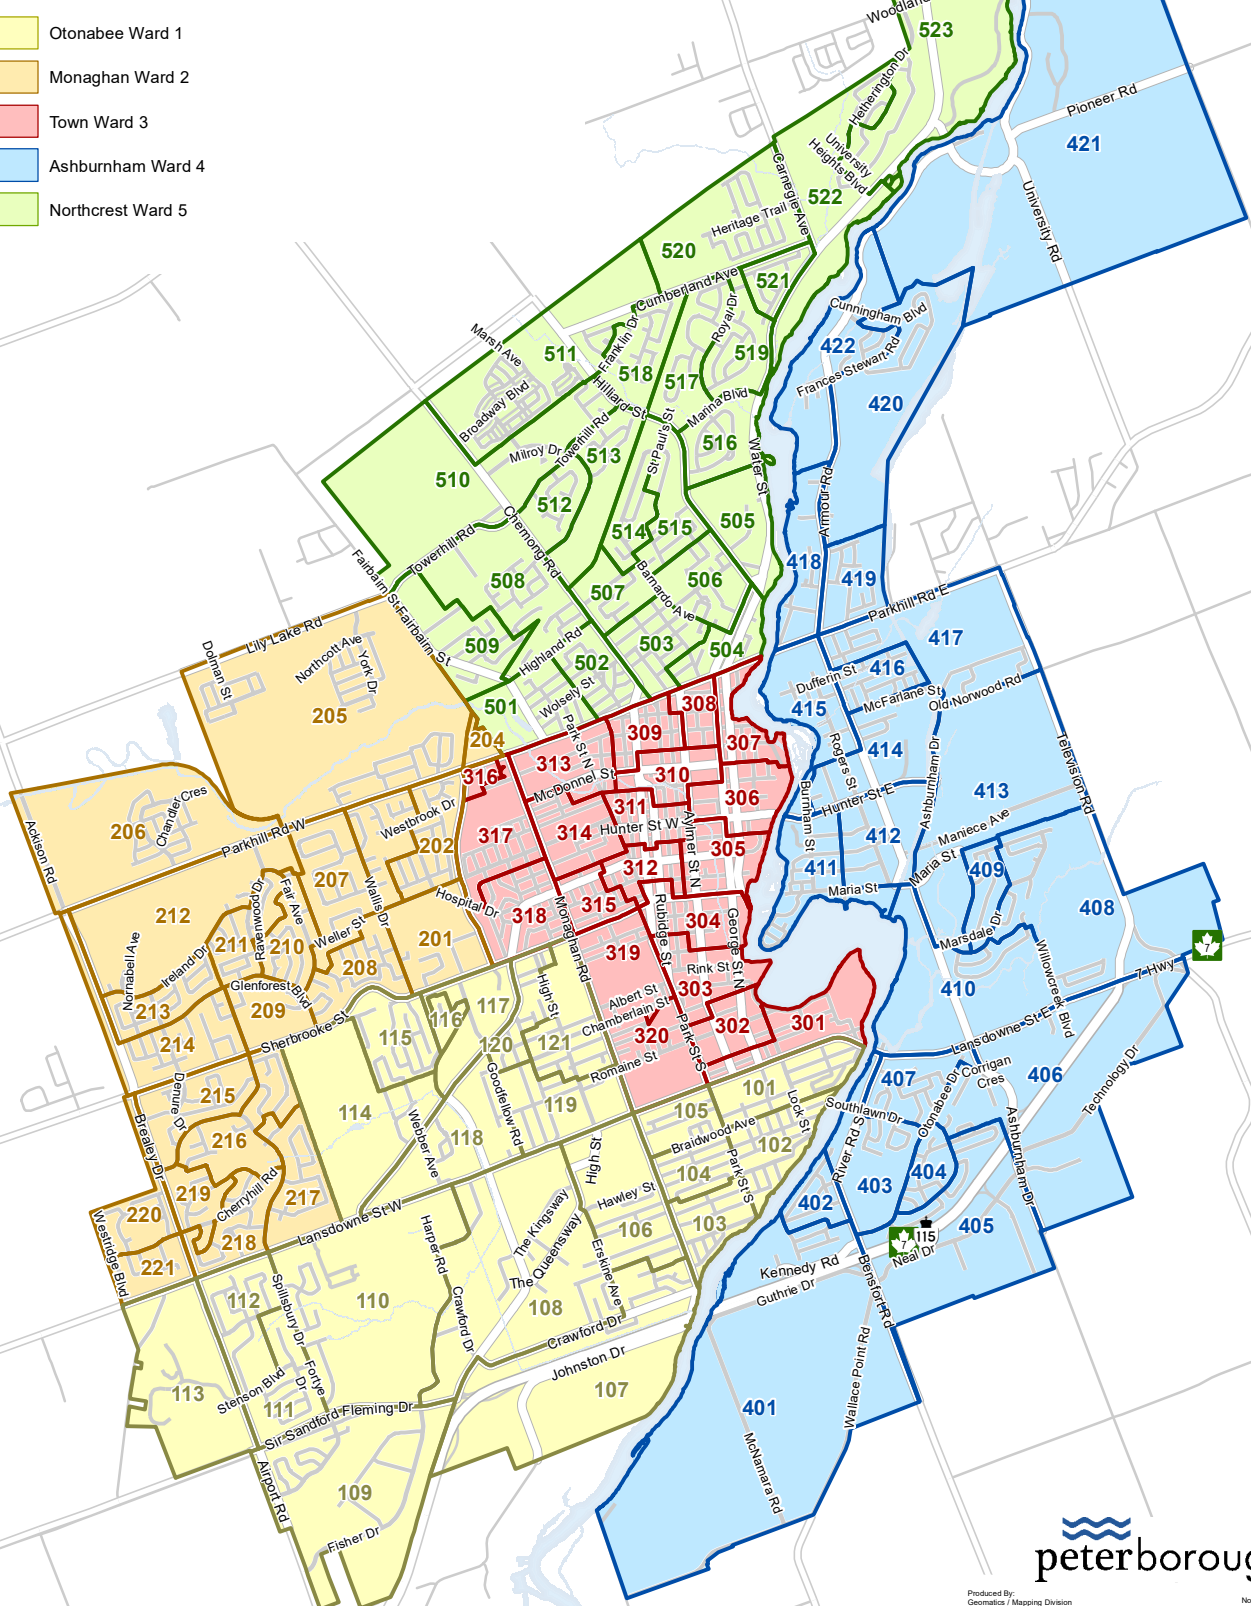

Ward Boundary Map

Wards displaying subward boundaries

- Otonabee Ward 1
- Monaghan Ward 2
- Town Ward 3
- Ashburnham Ward 4
- Northcrest Ward 5